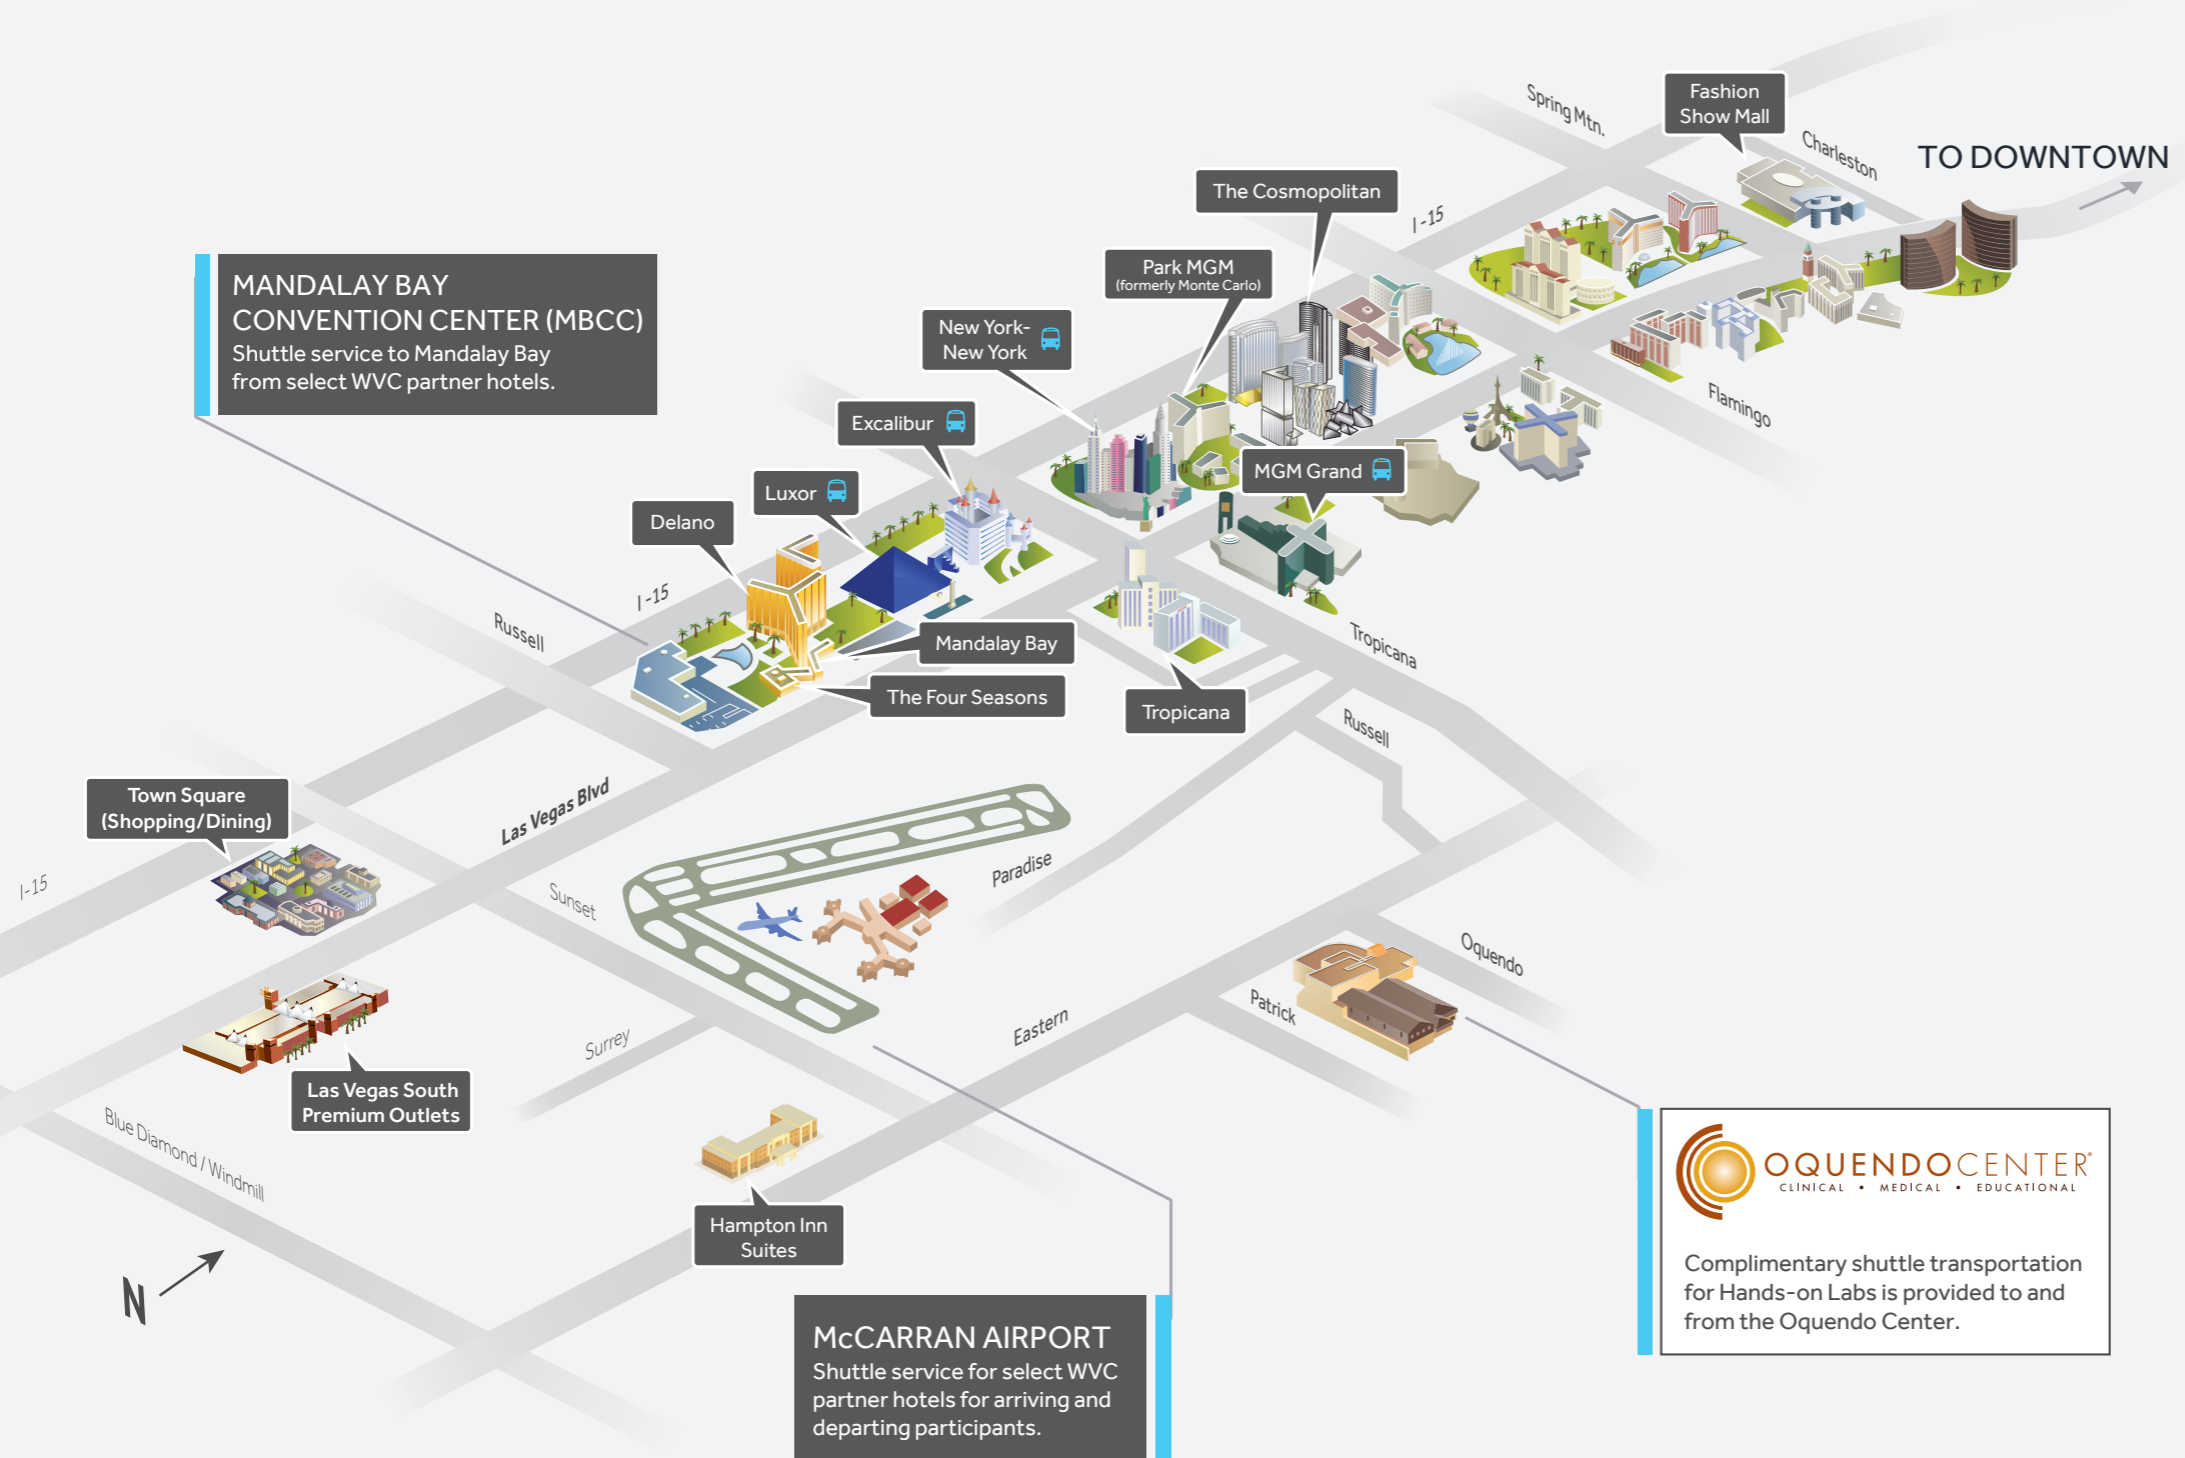

LAS VEGAS STRIP MAP & HOTEL INFO

MANDALAY BAY CONVENTION CENTER (MBCC)
Shuttle service to Mandalay Bay from select WVC partner hotels.

MCCARRAN AIRPORT
Shuttle service for select WVC partner hotels for arriving and departing participants.

OQUENDOCENTER
CLINICAL • MEDICAL • EDUCATIONAL
Complimentary shuttle transportation for Hands-on Labs is provided to and from the Oquendo Center.

HOTELS

WVC brings you the best hotels in Las Vegas at a discounted price. Hotel rates are available for a limited time and are sure to sell out. Visit wvc.org/conference for more information and rate information.

Mandalay Bay Resort & Casino \$\$\$
3950 S. Las Vegas Blvd.
Toll-free: 877.632.9001
Distance to Convention Center: Host Hotel

Delano \$\$\$\$
3950 S. Las Vegas Blvd.
Toll-free: 877.632.9001
Distance to Convention Center: Host Hotel

Four Seasons Hotel Las Vegas \$\$\$\$
960 S. Las Vegas Blvd.
Toll-free: 877.632.5000
Distance to Convention Center: Attached to Host Hotel

Excalibur Hotel & Casino \$
3850 S. Las Vegas Blvd.
Toll-free: 800.933.7733
Distance to Convention Center: .6 miles
Shuttle Service Provided